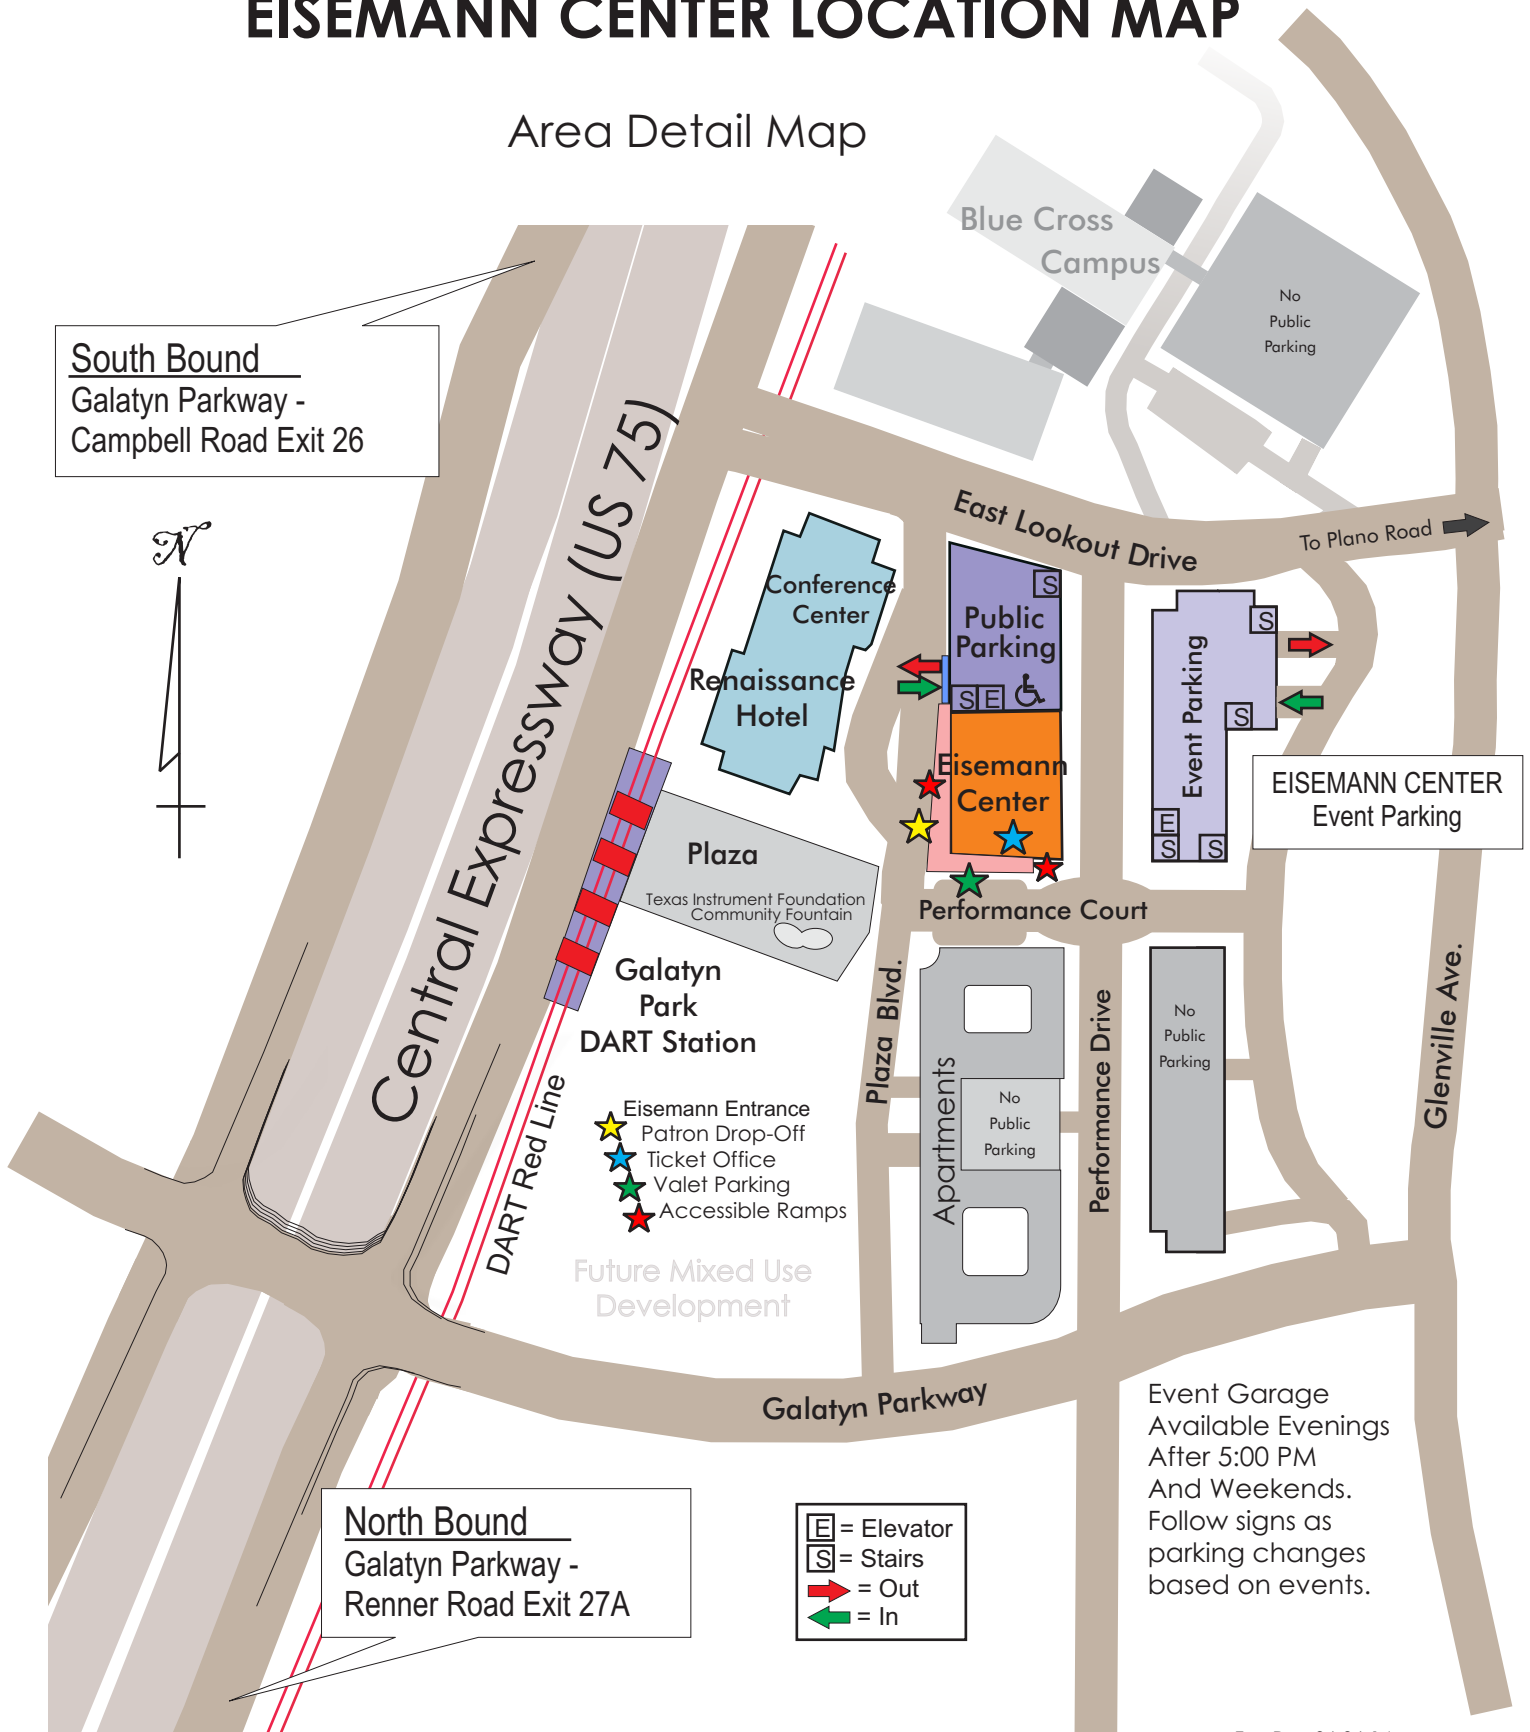

EISEMANN CENTER LOCATION MAP

Area Detail Map

South Bound
Galatyn Parkway -
Campbell Road Exit 26

North Bound
Galatyn Parkway -
Renner Road Exit 27A

- E = Elevator
- S = Stairs
- ➔ = Out
- ➔ = In

EISEMANN CENTER
Event Parking

Event Garage
Available Evenings
After 5:00 PM
And Weekends.
Follow signs as
parking changes
based on events.